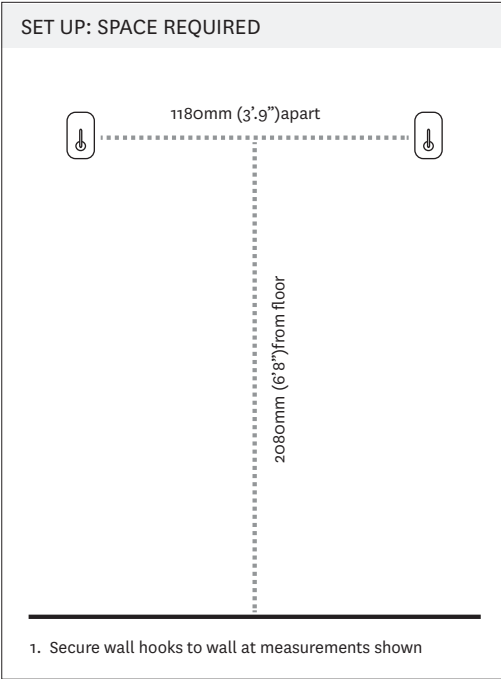

### ASSEMBLY

Unpack the Tan.Curtain and choose location for use.

3. Insert pole, locate the floor component of the curtain. Gently move the pole through the sleeve pocket, sliding material as you feed through the hole.